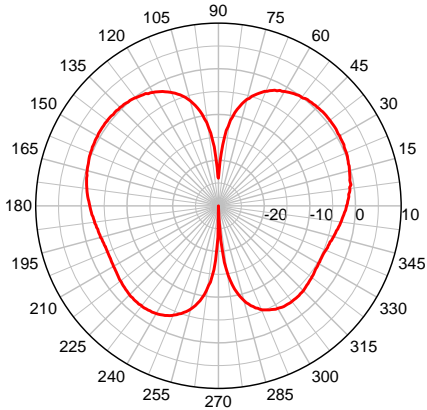

SMW-UMB Series Antennas

Surface Mount Multi-Band Antenna with

2 dBi Gain, Frequency (800-2700 MHz) Cable #1

5 dBi Gain, Frequency (2400-2485 MHz) Cable #2

GPS (1575 MHz) Cable #3

Cable #1

SMW 900 MHz Band – Elevation Plot

Cable #1

SMW@1900 MHz – Elevation Plot

Cable #2

SMW 2400 MHz – Elevation Plot

Cable #1

SMW 900 MHz Band – Azimuth Plot

Cable #1

SMW 1900 MHz – Azimuth Plot

Cable #2

SMW 2400 MHz – Azimuth Plot